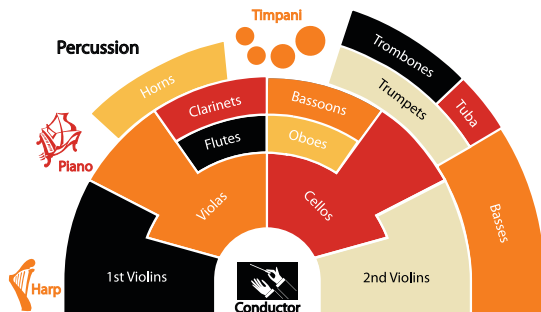

TRUMPET

Jay Ellsmore
Principal
Eric Rodriguez
Richard Stinson

TROMBONE

Randy Mitchell
Principal
Norman R. Hanson
Matthew Fowler

TUBA

Glen Dimick
Principal

TIMPANI

Brian McNulty
Principal